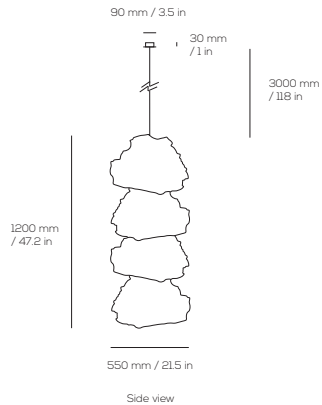

Product name : Transcendence suspension 4
Product ref : CL23098

Type : Mains voltage floor light
Lamp base type : E27/E26 screw fitting
Lamp type : LED A60 Filament 6W x 4
Diffuser material : Advanced composite materials created with mulberry fibre and recycled fishing net
Base Material : Hand finished stainless steel
Size : 550 mm W x 550 mm D x 1200 mm H
21.5 in W x 21.5 in D x 47.2 in H
Packaging size : 650 mm W x 650 mm D x 1300 mm H
25.5 in W x 25.5 in D x 51.1 in H

Product name : Transcendence suspension 6
Product ref : CL23099

Type : Mains voltage floor light
Lamp base type : E27/E26 screw fitting
Lamp type : LED A60 Filament 6W x 6
Diffuser material : Advanced composite materials created with mulberry fibre and recycled fishing net
Base Material : Hand finished stainless steel
Size : 550 mm W x 550 mm D x 1800 mm H
21.5 in W x 21.5 in D x 70.8 in H
Packaging size : 650 mm W x 650 mm D x 1900 mm H
25.5 in W x 25.5 in D x 74.8 in H

Product name : Transcendence suspension 8
Product ref : CL23100

Type : Mains voltage floor light
Lamp base type : E27/E26 screw fitting
Lamp type : LED A60 Filament 6W x 8
Diffuser material : Advanced composite materials created with mulberry fibre and recycled fishing net
Base Material : Hand finished stainless steel
Size : 550 mm W x 550 mm D x 2400 mm H
21.5 in W x 21.5 in D x 94.4 in H
Packaging size : 650 mm W x 650 mm D x 2500 mm H
25.5 in W x 25.5 in D x 98.4 in H