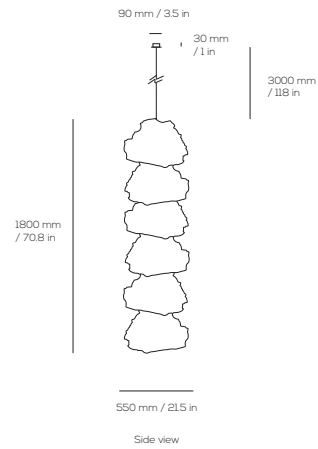

Product name : Transcendence suspension 4
Product ref : CL23098

Type : Mains voltage floor light
Lamp base type : E27/E26 screw fitting
Lamp type : LED A60 Filament 6W x 4
Diffuser material : Advanced composite materials created with mulberry fibre and recycled fishing net
Base Material : Hand finished stainless steel
Size : 550 mm W x 550 mm D x 1200 mm H
21.5 in W x 21.5 in D x 47.2 in H
Packaging size : 650 mm W x 650 mm D x 1300 mm H
25.5 in W x 25.5 in D x 51.1 in H

Product name : Transcendence suspension 6
Product ref : CL23099

Type : Mains voltage floor light
Lamp base type : E27/E26 screw fitting
Lamp type : LED A60 Filament 6W x 6
Diffuser material : Advanced composite materials created with mulberry fibre and recycled fishing net
Base Material : Hand finished stainless steel
Size : 550 mm W x 550 mm D x 1800 mm H
21.5 in W x 21.5 in D x 70.8 in H
Packaging size : 650 mm W x 650 mm D x 1900 mm H
25.5 in W x 25.5 in D x 74.8 in H

Product name : Transcendence suspension 8
Product ref : CL23100

Type : Mains voltage floor light
Lamp base type : E27/E26 screw fitting
Lamp type : LED A60 Filament 6W x 8
Diffuser material : Advanced composite materials created with mulberry fibre and recycled fishing net
Base Material : Hand finished stainless steel
Size : 550 mm W x 550 mm D x 2400 mm H
21.5 in W x 21.5 in D x 94.4 in H
Packaging size : 650 mm W x 650 mm D x 2500 mm H
25.5 in W x 25.5 in D x 98.4 in H