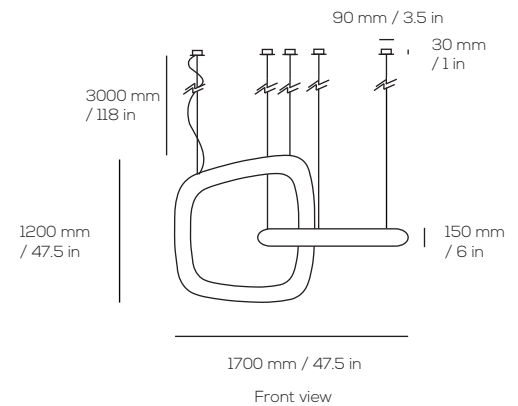

Product name : Double Orbit H
Product ref : CL17068

Type : LED ceiling light
Lamp base type : G9
Lamp type : G9 LED Filament 3W x 40
Diffuser material : Rattan
Base Material : Hand finished stainless steel
Size : 1500 to 1700 mm variable W x 1200 mm D x 1200 mm H
59 to 67 in variable W x 47.5 in D x 47.5 in H
Packaging size : 1350 mm W x 1350 mm D x 350 mm H
53 in W x 53 in D x 13.5 in H

* Please note that due to the handmade nature of our products, slight variations in size may occur compared to the tear sheet. Additionally, colors may change over time and with usage.