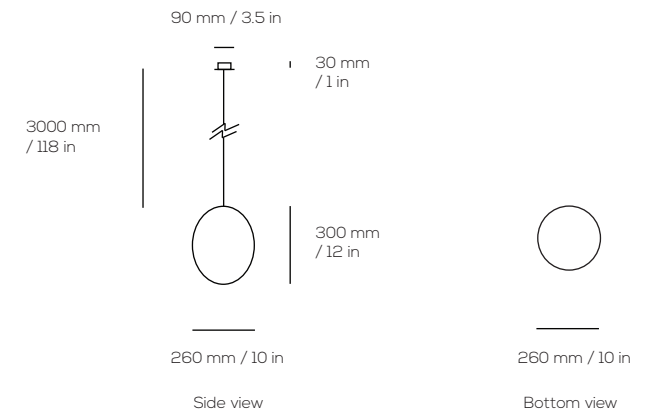

**ANGO**  
www.angoworld.com

**Product name : Cascadence (ceiling)**  
**Product ref : CL10029**

Type : Mains voltage ceiling light  
Lamp base type : G9  
Lamp type : G9 LED Filament 3W  
Diffuser material : Silk cocoon (natural colour)  
Base material : Hand finished stainless steel  
Size : 260 mm W x 260 mm D x 300 mm H  
10 in W x 10 in D x 12 in H  
Packaging size : 300 mm W x 300 mm D x 350 mm H  
12 in W x 12 in D x 14 in H

\* Please note that due to the handmade nature of our products, slight variations in size may occur compared to the tear sheet. Additionally, colors may change over time and with usage.